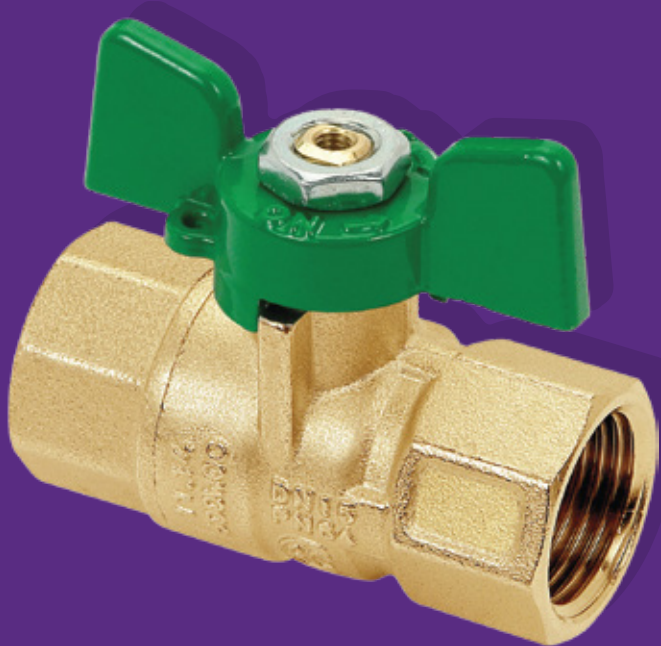

Ball Valves

Our Valves are AGA gas and WaterMark approved quality tested product.

Trusted and proven in the construction industry. Available to suit gas or dual gas and water applications.

SEE THE RANGE

Quality Made Ball Valves.

DUAL USE BALL VALVES For Water & Gas

- Quality Made
- AGA Gas and Watermark Approved
- DR Brass
- PTFE Ball Seal
- Maximum Working Pressure 2100Kpa*
- Temperature range:
 - Gas: - 0 - +60°C
 - Water : - +0.5 - +120°C Intermittent

GAS BALL VALVES

- Quality Made
- AGA Approved
- Nickel Plated Brass Body
- Maximum Working Pressure 2100Kpa*
- Temperature range: - 0 - +60°C

GAS BALL VALVES

FEMALE/FEMALE LONG STEEL HANDLE

PART NO.	SIZE
43GBV-15FF	15mm
43GBV-20FF	20mm
43GBV-25FF	25mm
43GBV-32FF	32mm
43GBV-40FF	40mm
43GBV-50FF	50 mm

F/F long steel handle

FEMALE/FEMALE WITH LOCKABLE HANDLE

PART NO.	SIZE
43GBVL-15FF	15mm
43GBVL-20FF	20mm
43GBVL-25FF	25mm
43GBVL-32FF	32mm
43GBVL-40FF	40mm
43GBVL-50FF	50 mm

F/F with lockable handle

MALE/FEMALE LONG HANDLE