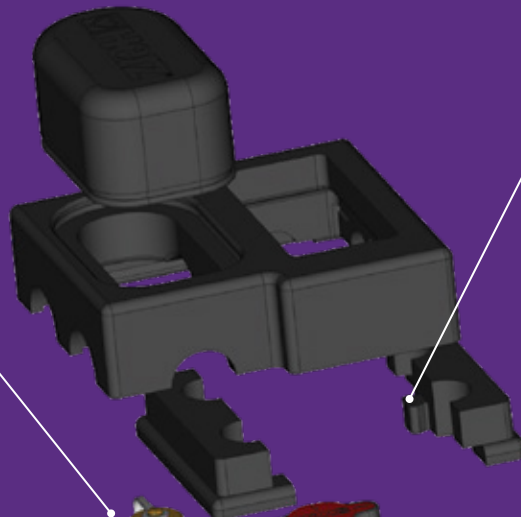

HERZ FLANGED BALANCING VALVE

QUICK	PART NO	SIZE (mm)	VALVE Kvs	QTY
C4607	43BV4218-065F	65	60.3	1
C4608	43BV4218-080F	80	67.8	1
C4609	43BV4218-100F	100	99.55	1
C4610	43BV4218-125F	125	186.58	1
C4611	43BV4218-150F	150	279.05	1
C4612	43BV4218-200F	200	704	1
C4613	43BV4218-250F	250	812	1
C4614	43BV4218-300F	300	1383	1

Innovative direct connection for fan coils

HERZCON IS A SIMPLE AND RELIABLE DIRECT CONNECTION FOR FAN COIL UNITS

The drain valve fitted to the strainer allows flushing without the need to remove the strainer basket.

Isolation box
Fire behavior for insulation box

Method	Class
DIN EN ISO 11925-2 ¹	E
DIN 4102-1	E
FMVSS 302	Fulfilled
UL 94	HBF

¹ Edge exposure, classification according to EN 13501-1

High Energy Efficiency.
Perfect control.
Very easy and fast commissioning.
One valve replaces three (DPCV, Balancing, Control) Optimization of pump head No required calculation and verification of the valve authority. Lower operational or maintenance costs due to less complaints/longer life-span of actuator.

Manual Air Vent

HERZ-Multifunction Ball Valve Block with red and blue "T" Handle Three-Port-Ball Valves. T port of ball with full bore allows the draining or filling of full systems or part of the systems.